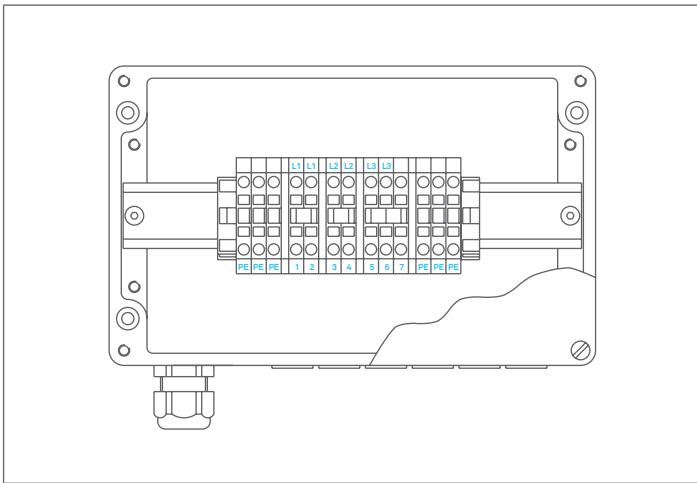

The inside base of the enclosure has at its sides, threaded bushings for the fastening of mounting rails or panels. The enclosure is mounted by means of insulated screws outside of the lid seal.

- Temperature-resistant
- Flame-retardant
- Absolutely corrosion-proof
- Seawater-proof

Technical data

Material	glass-fiber reinforced polyester, EN 50014 surface resistance $>10^{12} \Omega$
Colour	RAL 7000/RAL 7001, grey
Mechanical resistance	impact energy 7 Nm
Protection class according to EN 60529/IEC 60529	IP 66/IP 67
Supply voltage	550 V
Ambient temperature range	-55 °C to +70 °C
Lid screws	Stainless steel cross slot (+ -)

Junction box PBS-400-N

Connection diagramm for junction box PBS-400-N

Junction box PBM-40S-N

Connection diagramm for junction box PBM-40S-N

- 1 Double junction box
- 2 Star connection
- 3 Intermediate junction box

Junction box PBM-40D-N

Connection diagramm for junction box PBM-40D-NN

- 1 Delta connection
- 2 Star connection

REMARK:
Due to the development of the national and international specifications and of the technology, the above technical characteristics showed on this bulletin can be considered as binding on our confirmation only.