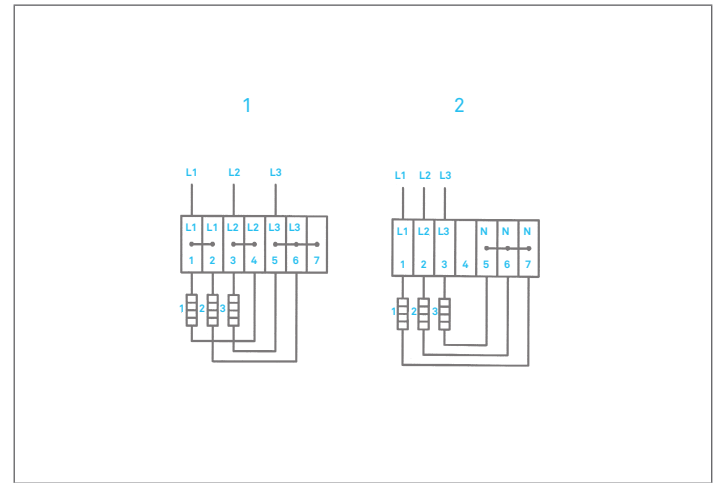

Technical data

Material	glass-fiber reinforced polyester, EN 50014 surface resistance $>10^{12} \Omega$
Colour	RAL 7000/RAL 7001, grey
Mechanical resistance	impact energy 7 Nm
Protection class according to EN 60529/IEC 60529	IP 66/IP 67
Supply voltage	550 V
Ambient temperature range	-55 °C to +70 °C
Lid screws	Stainless steel cross slot (+ -)

Junction box PBS-400-N

Connection diagramm for junction box PBS-400-N

Junction box PBM-40S-N

Connection diagramm for junction box PBM-40S-N

- 1 Double junction box
- 2 Star connection
- 3 Intermediate junction box

Junction box PBM-40D-N

Connection diagramm for junction box PBM-40D-NN

- 1 Delta connection
- 2 Star connection

REMARK:
Due to the development of the national and international specifications and of the technology, the above technical characteristics showed on this bulletin can be considered as binding on our confirmation only.