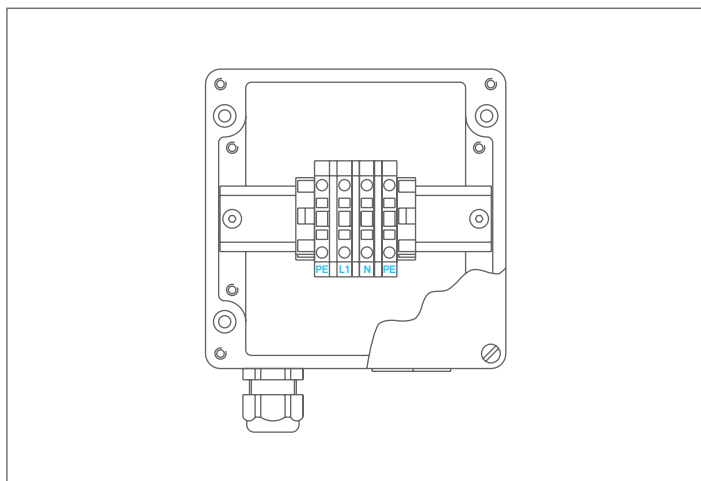

Technical data

Material	glass-fiber reinforced polyester, EN 50014 surface resistance $>10^{12} \Omega$
Colour	RAL 7000/RAL 7001, grey
Mechanical resistance	impact energy 7 Nm
Protection class according to EN 60529/IEC 60529	IP 66/IP 67
Supply voltage	550 V
Ambient temperature range	-55 °C to +70 °C
Lid screws	Stainless steel cross slot (+ -)

Ordering information

Short form title	PBS-400-N	PBM-40S-N	PBM-40D-N
Enclosure sizes (mm)	160 x 160 x 90	160 x 160 x 90	260 x 160 x 90
Qty/ Terminal sizes	2/6 mm²	6/6 mm²	7/6 mm²
Terminal identification	L, N	L1; L2, L3; 3x N	2 x L1; 2 x L2; 2 x L3
Qty/Earth terminals	2/6 mm²	4/6 mm²	6/6 mm²
Glands per enclosure	1 x M25 2 x threaded M20	1 x M25 4 x threaded M20	1 x M25 6 x threaded M20
Cable diameter	Ø 9 to 17 mm	Ø 9 to 17 mm	Ø 9 to 17 mm
Order no.	D7-3T77-1609/F001	D7-3T77-1609/F002	D7-3T77-2609/F001

Junction box PBS-400-N