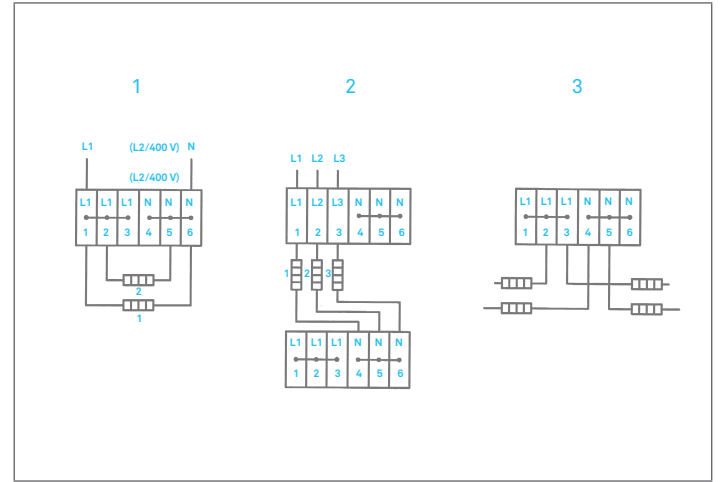

Technical data

Material	glass-fiber reinforced polyester, EN 50014 surface resistance $>10^{12} \Omega$
Colour	RAL 7000/RAL 7001, grey
Mechanical resistance	impact energy 7 Nm
Protection class according to EN 60529/IEC 60529	IP 66/IP 67
Supply voltage	550 V
Ambient temperature range	-55 °C to +70 °C
Lid screws	Stainless steel cross slot (+ -)

Ordering information

Short form title	PBS-400-N	PBM-40S-N	PBM-40D-N
Enclosure sizes (mm)	160 x 160 x 90	160 x 160 x 90	260 x 160 x 90
Qty/ Terminal sizes	2/6 mm ²	6/6 mm ²	7/6 mm ²
Terminal identification	L, N	L1; L2, L3; 3x N	2 x L1; 2 x L2; 2 x L3
Qty/Earth terminals	2/6 mm ²	4/6 mm ²	6/6 mm ²
Glands per enclosure	1 x M25 2 x threaded M20	1 x M25 4 x threaded M20	1 x M25 6 x threaded M20
Cable diameter	Ø 9 to 17 mm	Ø 9 to 17 mm	Ø 9 to 17 mm
Order no.	D7-3T77-1609/F001	D7-3T77-1609/F002	D7-3T77-2609/F001

Junction box PBS-400-N

Connection diagramm for junction box PBS-400-N

Junction box PBM-40S-N

Connection diagramm for junction box PBM-40S-N

- 1 Double junction box
- 2 Star connection
- 3 Intermediate junction box

Junction box PBM-40D-N

Connection diagramm for junction box PBM-40D-NN

- 1 Delta connection
- 2 Star connection

REMARK:
Due to the development of the national and international specifications and of the technology, the above technical characteristics showed on this bulletin can be considered as binding on our confirmation only.