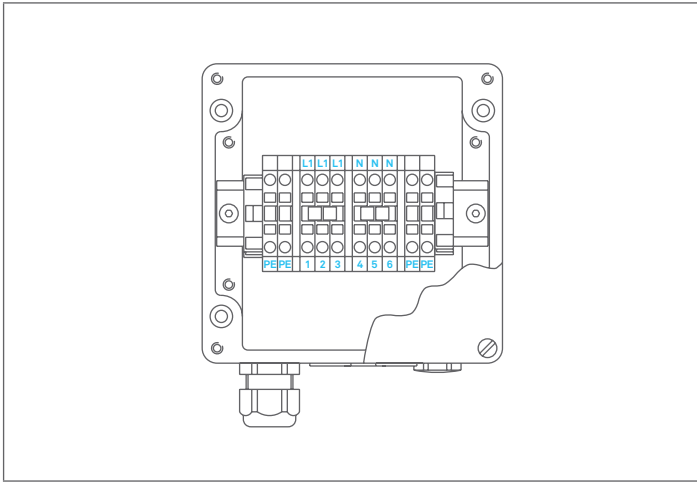

Junction box PBM-40S-N