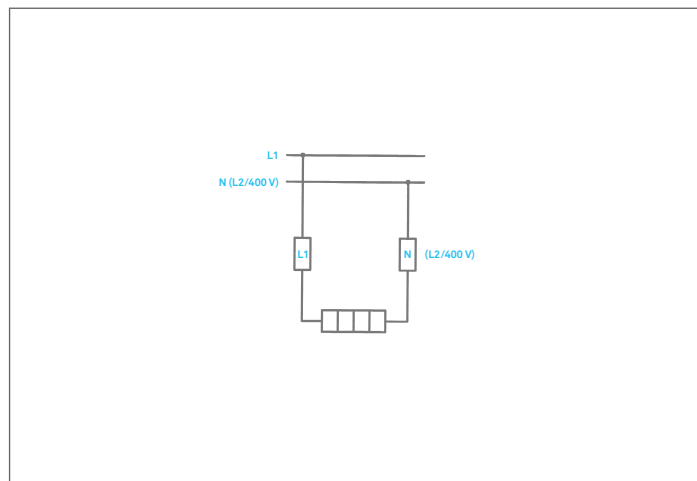

Connection diagramm for junction box PBS-400-N